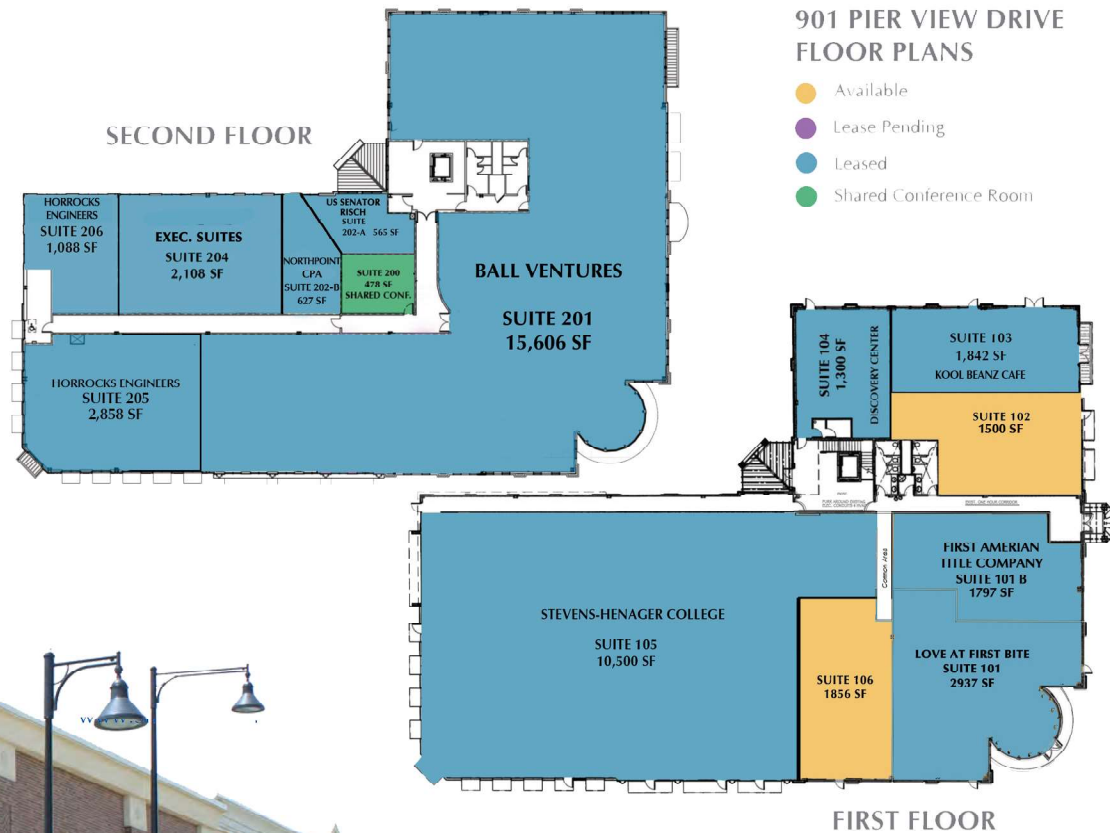

901 PIER VIEW DRIVE FLOOR PLANS

- Available
- Lease Pending
- Leased
- Shared Conference Room

**SNAKE RIVER
LANDING**

901 PIER VIEW DR IDAHO FALLS
IDAHO